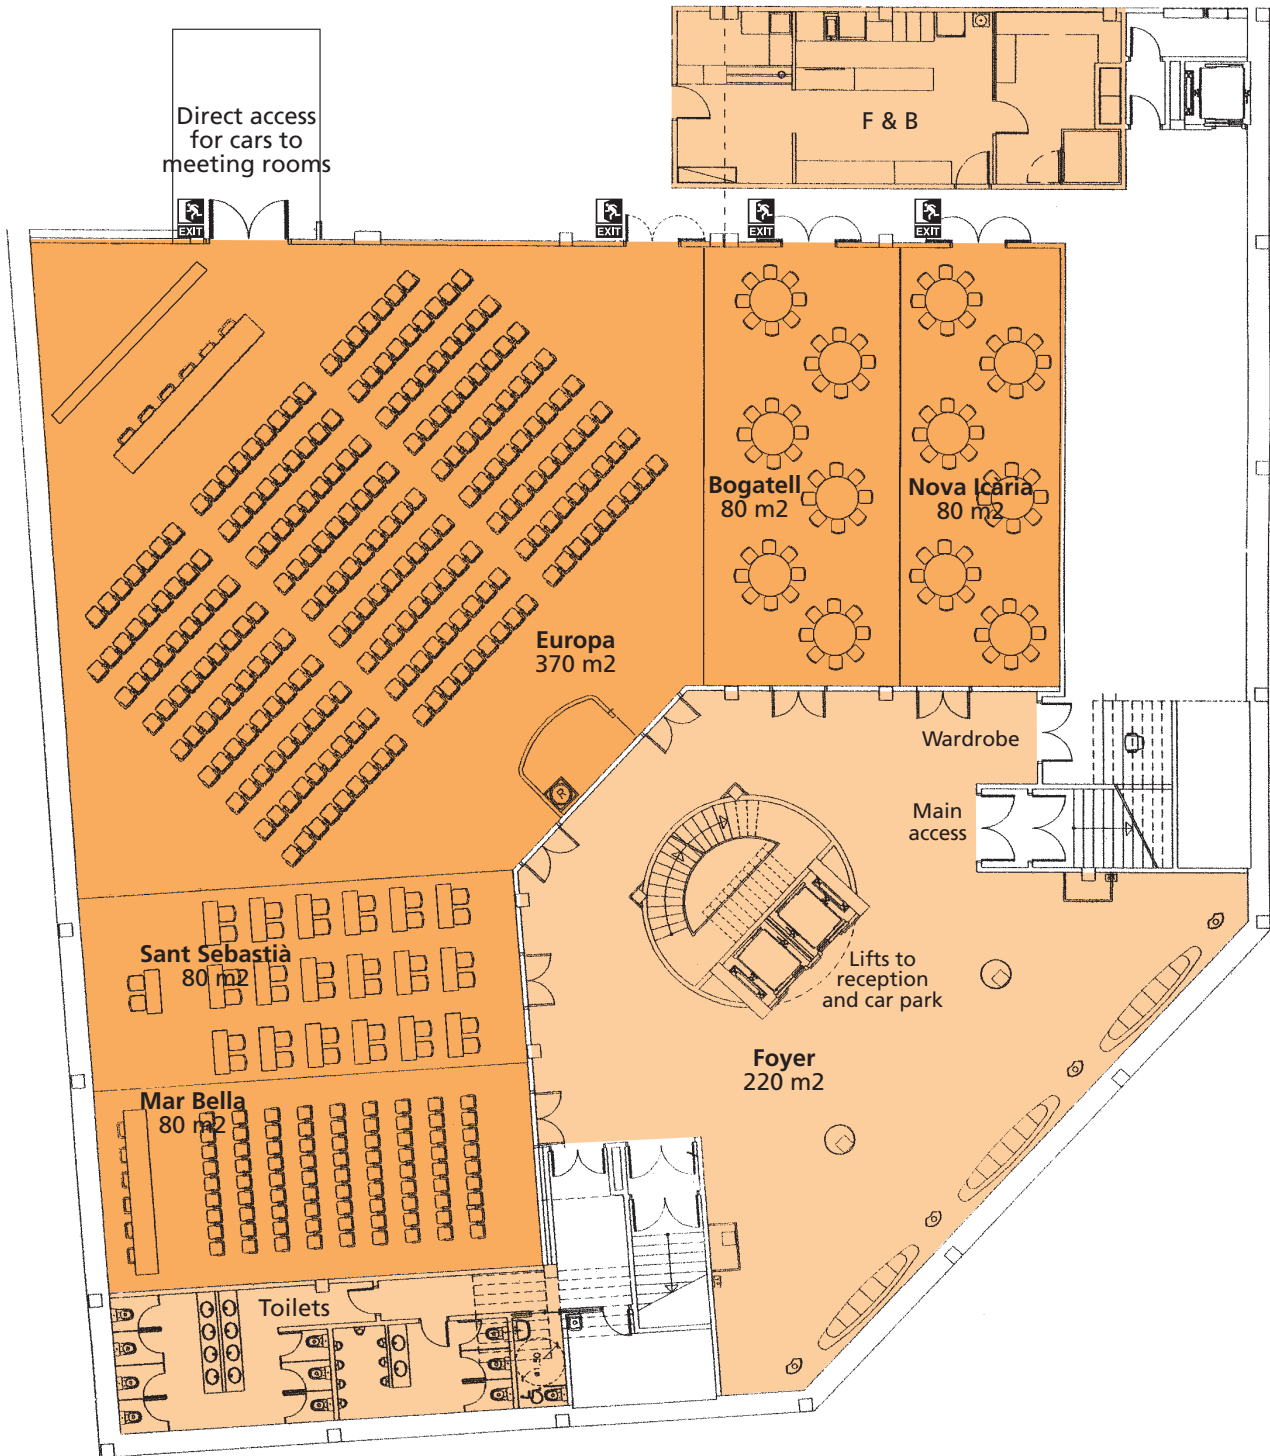

# HOTEL ICARIA BARCELONA

## Ground floor

## Meeting rooms floor

	m <sup>2</sup>	Height	CAPACITIES (People)				
			THEATRE	SCHOOL	BANQUET	U SHAPED	COCKTAIL
EUROPA	370	4,75	300	200	200	50	250
NOVA ICARIA	80	4,75	40	20	30	30	50
BOGATELL	80	4,75	50	25	40	30	50
SANT SEBASTIÀ	80	4,75	50	25	40	30	50
MARBELLA	80	4,75	50	25	40	30	50
ALL ROOMS	680	4,75			325		350
FOYER	220	4,75					100